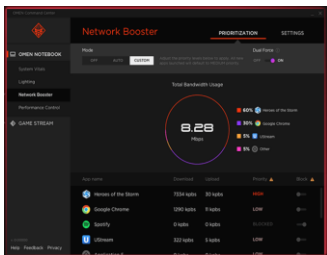

OMEN Command Center

Get the most out of your gaming experience with customizable keyboard backlighting in four zones. Includes task prioritization and Dual Force, which allows you to prioritize gaming and split network traffic across two data streams